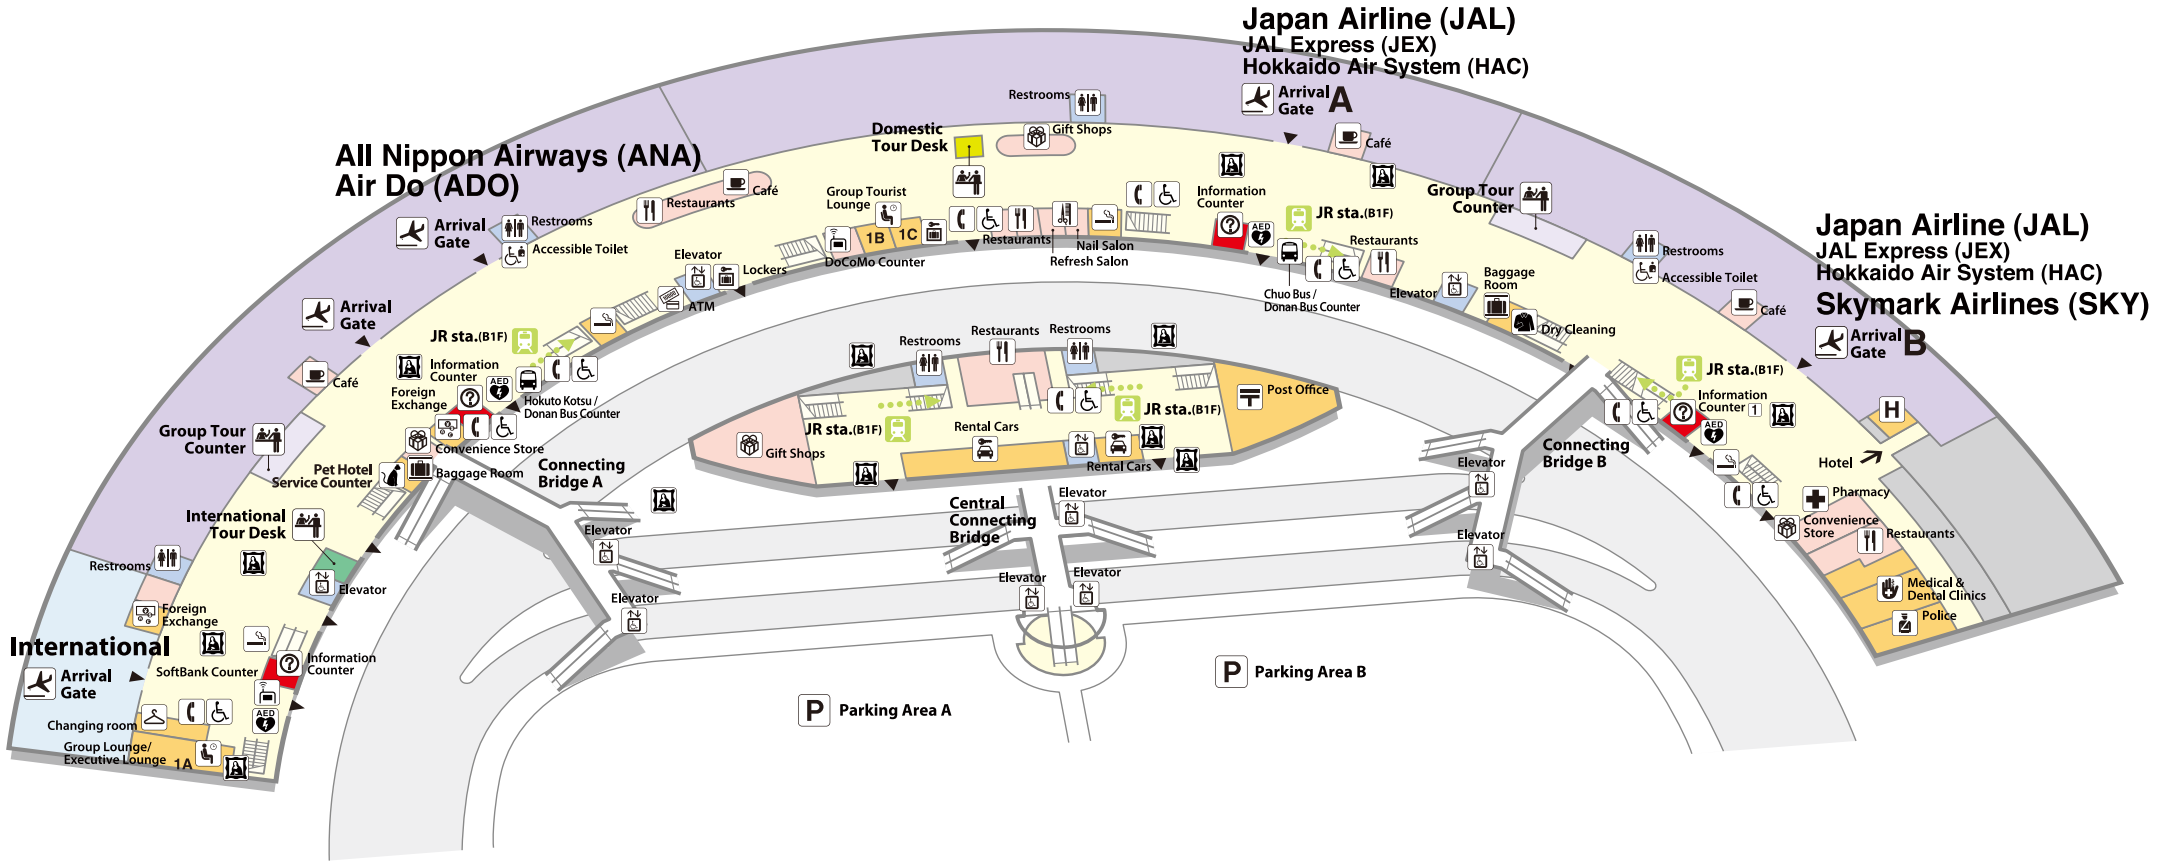

1F Arrivals and Service Facilities

Fleur Gift Shops and Cafés

Arrival Gate	Restrooms	Cell Phone Counter	Post Office	Barber/Hair Salon	Fine Arts/Gallery
Group Tour Counter	Accessible Toilet	Rental Cars	ATM	Dry Cleaning	AED
International Tour Desk	Elevator	Bus Information	Foreign Exchange	Gift Shops	Payphone
Domestic Tour Desk	Lockers	Group Tourist Lounge	Medical & Dental Clinics	Restaurants	Smoking Area
Information Counter	Baggage Room	Changing room	Police	Café	
Parking Area	Pet Hotel Service Counter	Hotel	Pharmacy		